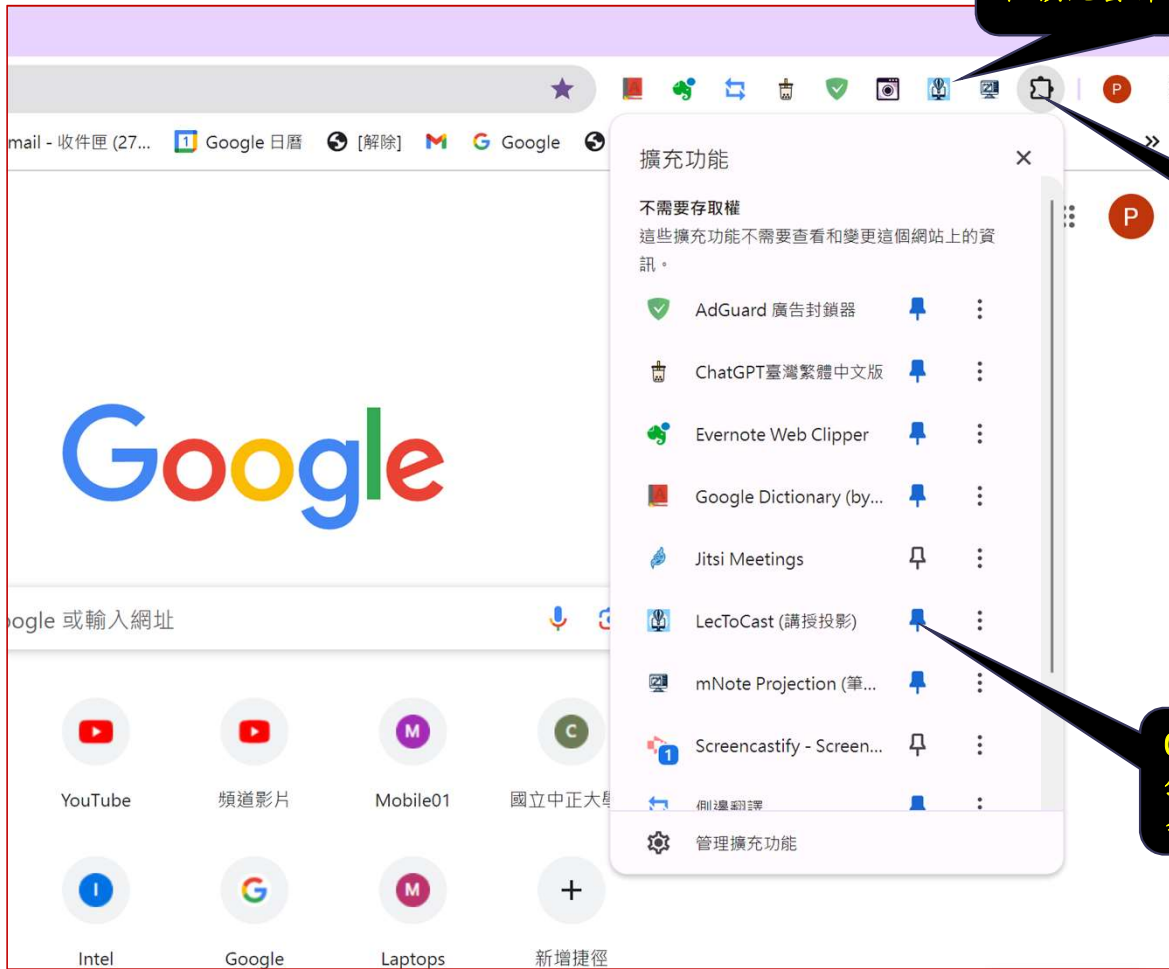

The background features a complex network graph with nodes and edges in various shades of blue and black. Overlaid on this is a semi-transparent, light blue geometric pattern of overlapping triangles and polygons. A semi-transparent white rectangular box is positioned on the left side of the slide, containing the title and author information.

LECTURE TO CAST

Prof. Pao-Ta Yu

建立LecToCast執行環境

How to Get LecToCast (1)

How to Get LecToCast (2)

The screenshot shows the Chrome Web Store interface. The browser's address bar displays the URL `chromewebstore.google.com/?utm_source=ext_app_menu`. The search bar at the top right contains the text "LecToCast". Below the search bar, the page title is "chrome 線上應用程式商店". Navigation links include "探索", "擴充功能", and "主題". A callout box with a black background and yellow text points to the search bar, containing the text: "在Chrome線上應用程式商店內key in LecToCast, 搜尋 LecToCast." The main content area features a large card for the "Tango" extension. The card includes a logo with the word "Tango" in a cursive font, a title "Tango: Create how-to guides with screenshots", a description "Easily create beautiful how-to guides with perfectly cropped screenshots in minutes.", a rating of "4.9 ★" with "339 則評論", and "40萬 使用者". A button labeled "瞭解詳情" is located below the rating. At the bottom right of the card, there are navigation arrows and the text "4 / 5".

類型

擴充功能

主題

篩選依據：

精選擴充功能

著名發布者

評分

點擊LecToCast的icon, 進行LecToCast擴充套件的安裝。

LecToCast (講授投影)

5.0 ★ (1) ⓘ

LecToCast 是一款專為教室和會議室設計的投影當的连接介面或線材時，簡單的將電腦畫面無線

How to Get LecToCast (4)

03. LecToCast的icon出現在擴充套件的快捷清單

01. 點開擴充套件的
管理清單

02. 將LecToCast的icon
釘住，以便常駐在擴充
套件的快捷清單內。

無線執行情境